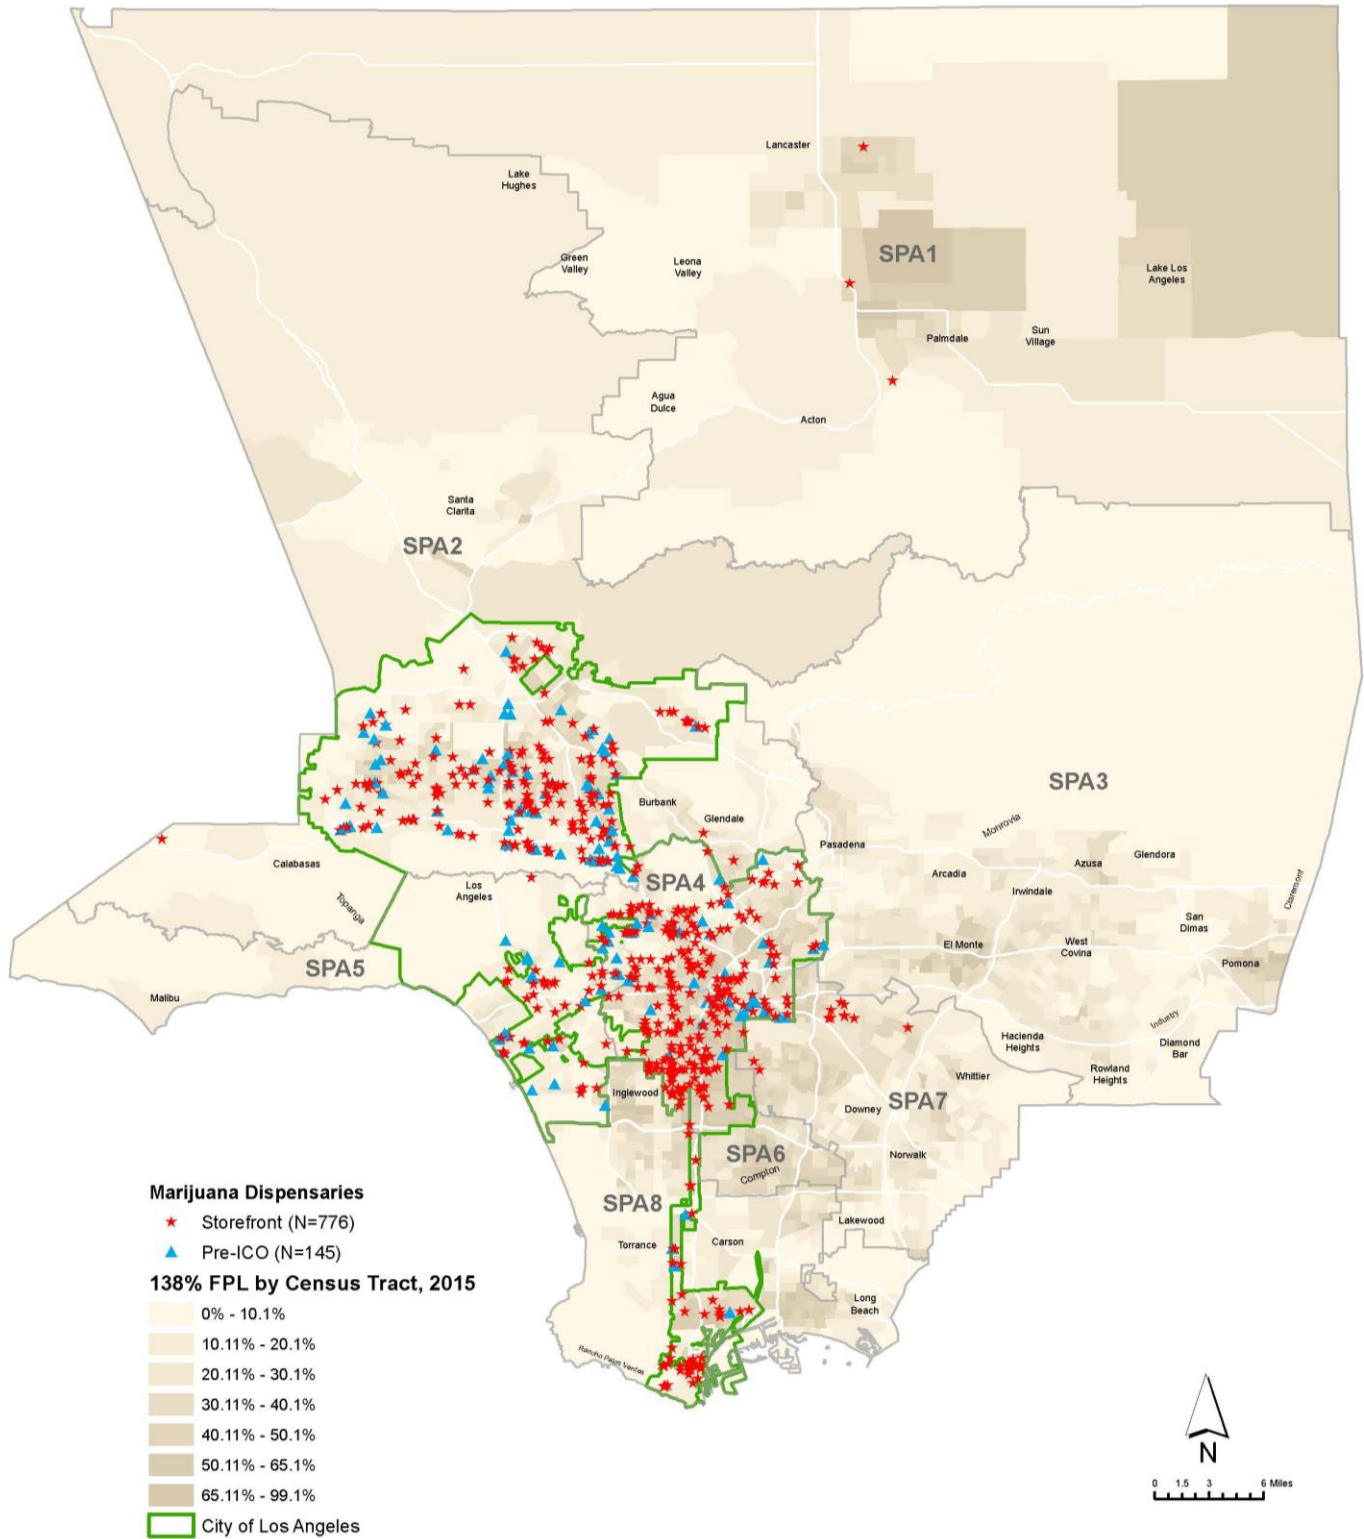

Marijuana Dispensaries in Los Angeles County

Marijuana dispensaries data is current as of December, 2016. (SAPC)